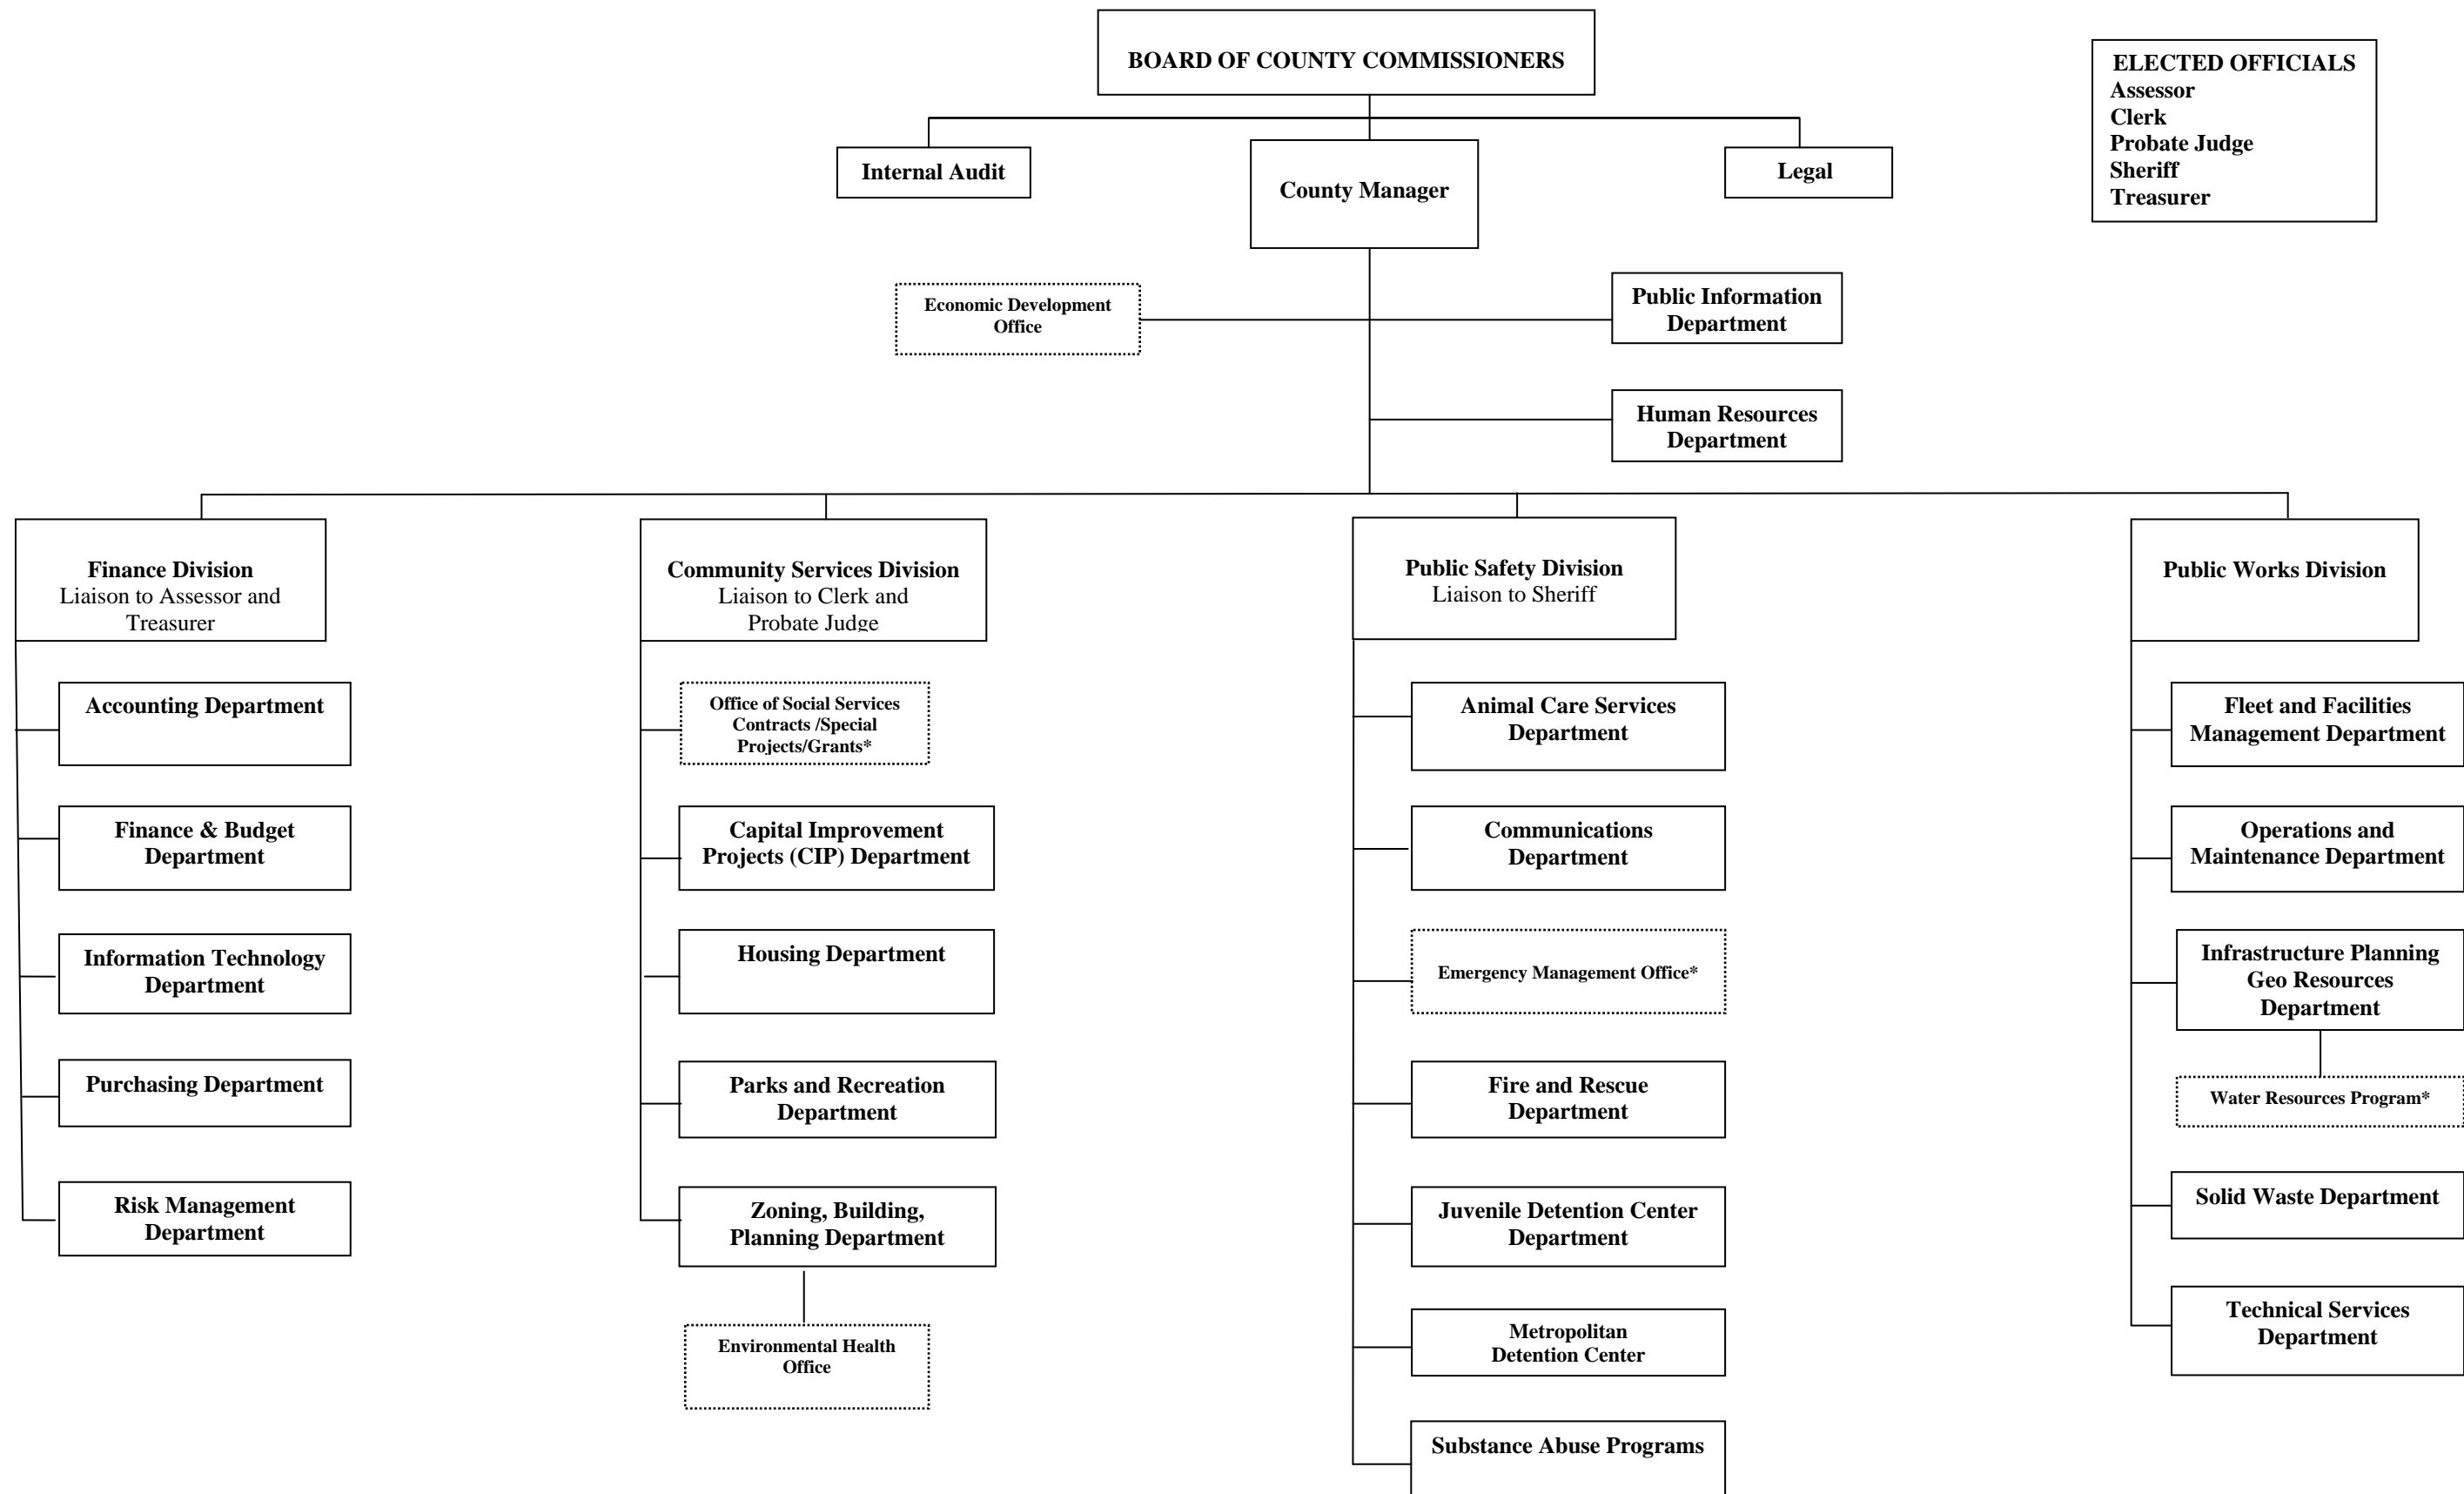

**BERNALILLO COUNTY
ORGANIZATIONAL CHART**

ELECTED OFFICIALS
 Assessor
 Clerk
 Probate Judge
 Sheriff
 Treasurer

*Organizational unit of county government reporting to assigned County Manager/Deputy County Manager/Director
 Last updated 9/23/2009