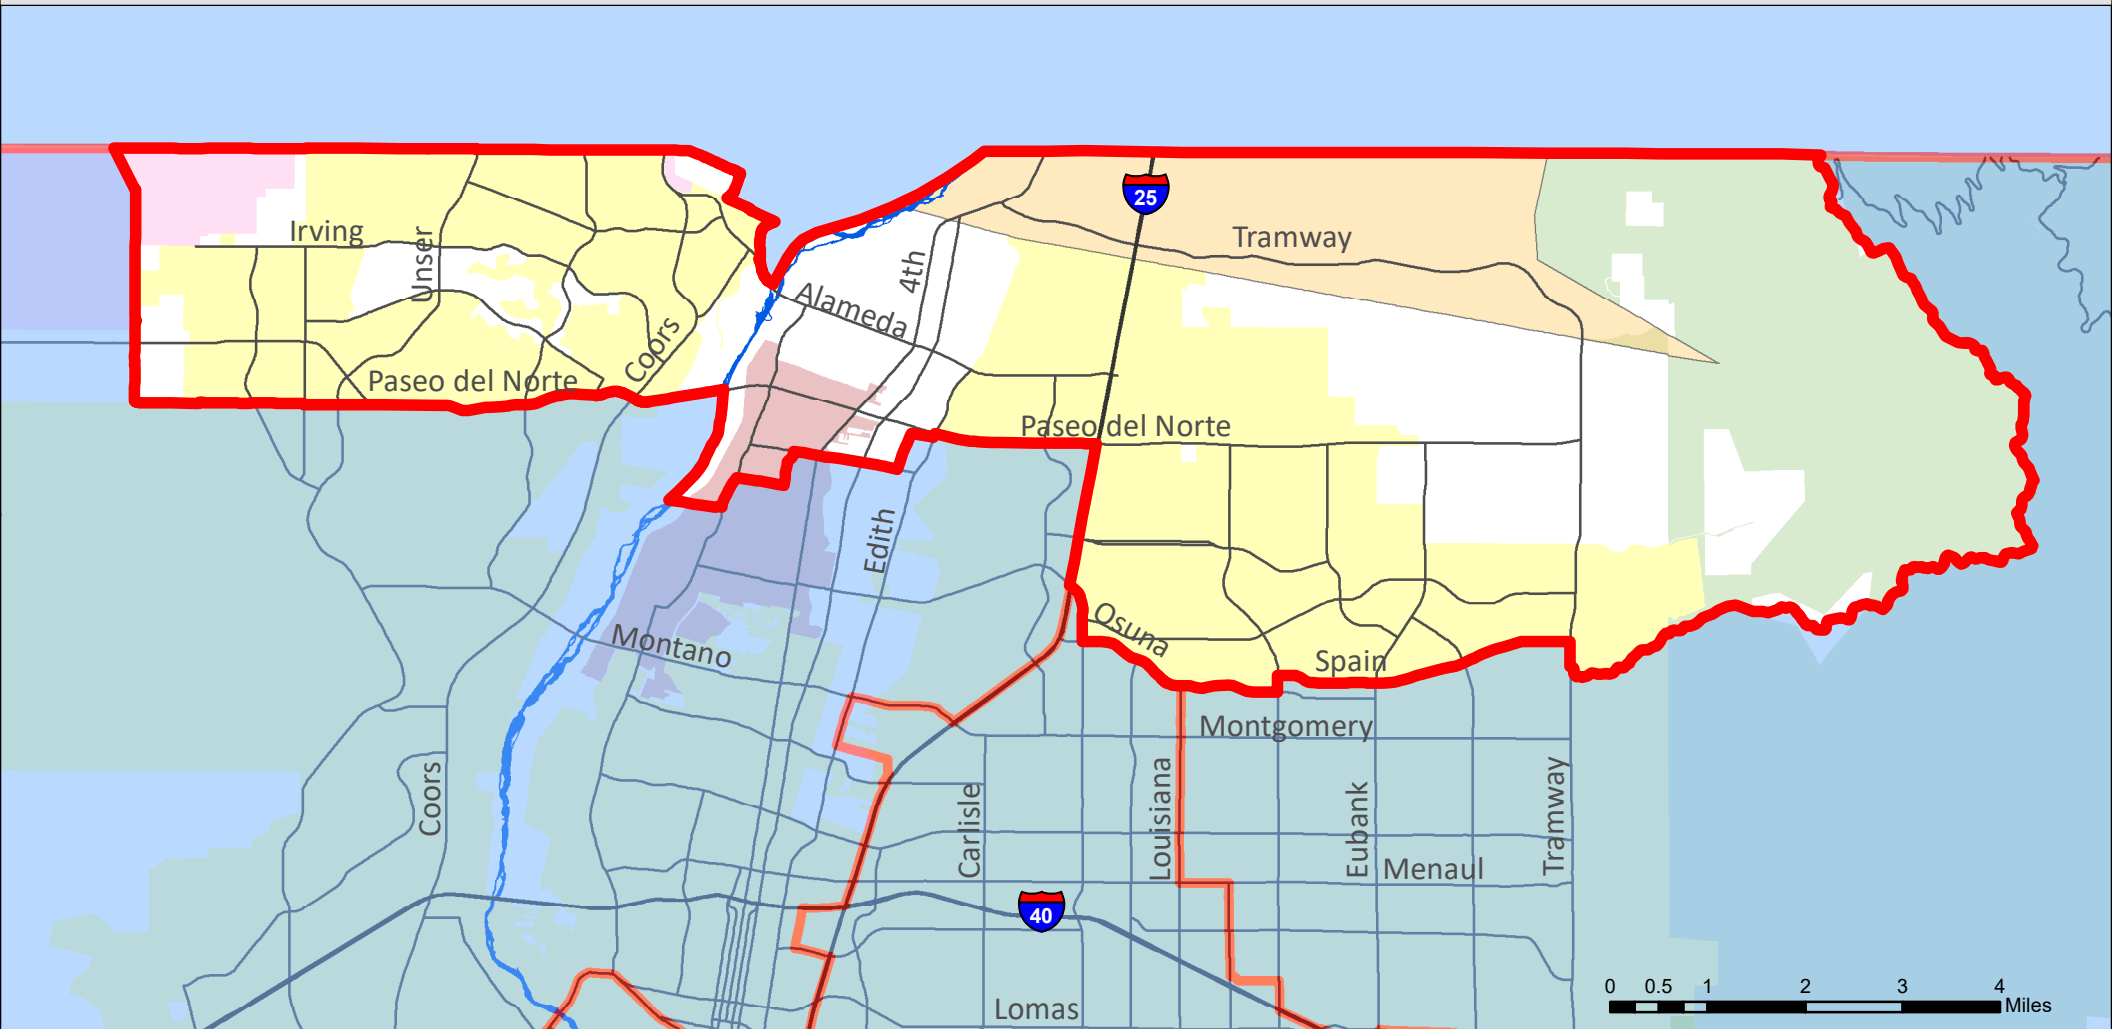

Bernalillo County Commission District 4

January 2021
Planning & Development Services
GIS Program

- County Commission Districts
- Tribal Lands
- Albuquerque
- Los Ranchos
- Rio Rancho
- Unincorporated Bernalillo County
- Cibola National Forest

This information is for reference only. Bernalillo County assumes no liability for errors associated with the use of these data. Users are solely responsible for confirming data accuracy when necessary. For more information, visit: <https://www.bernco.gov/planning/gis.aspx>.