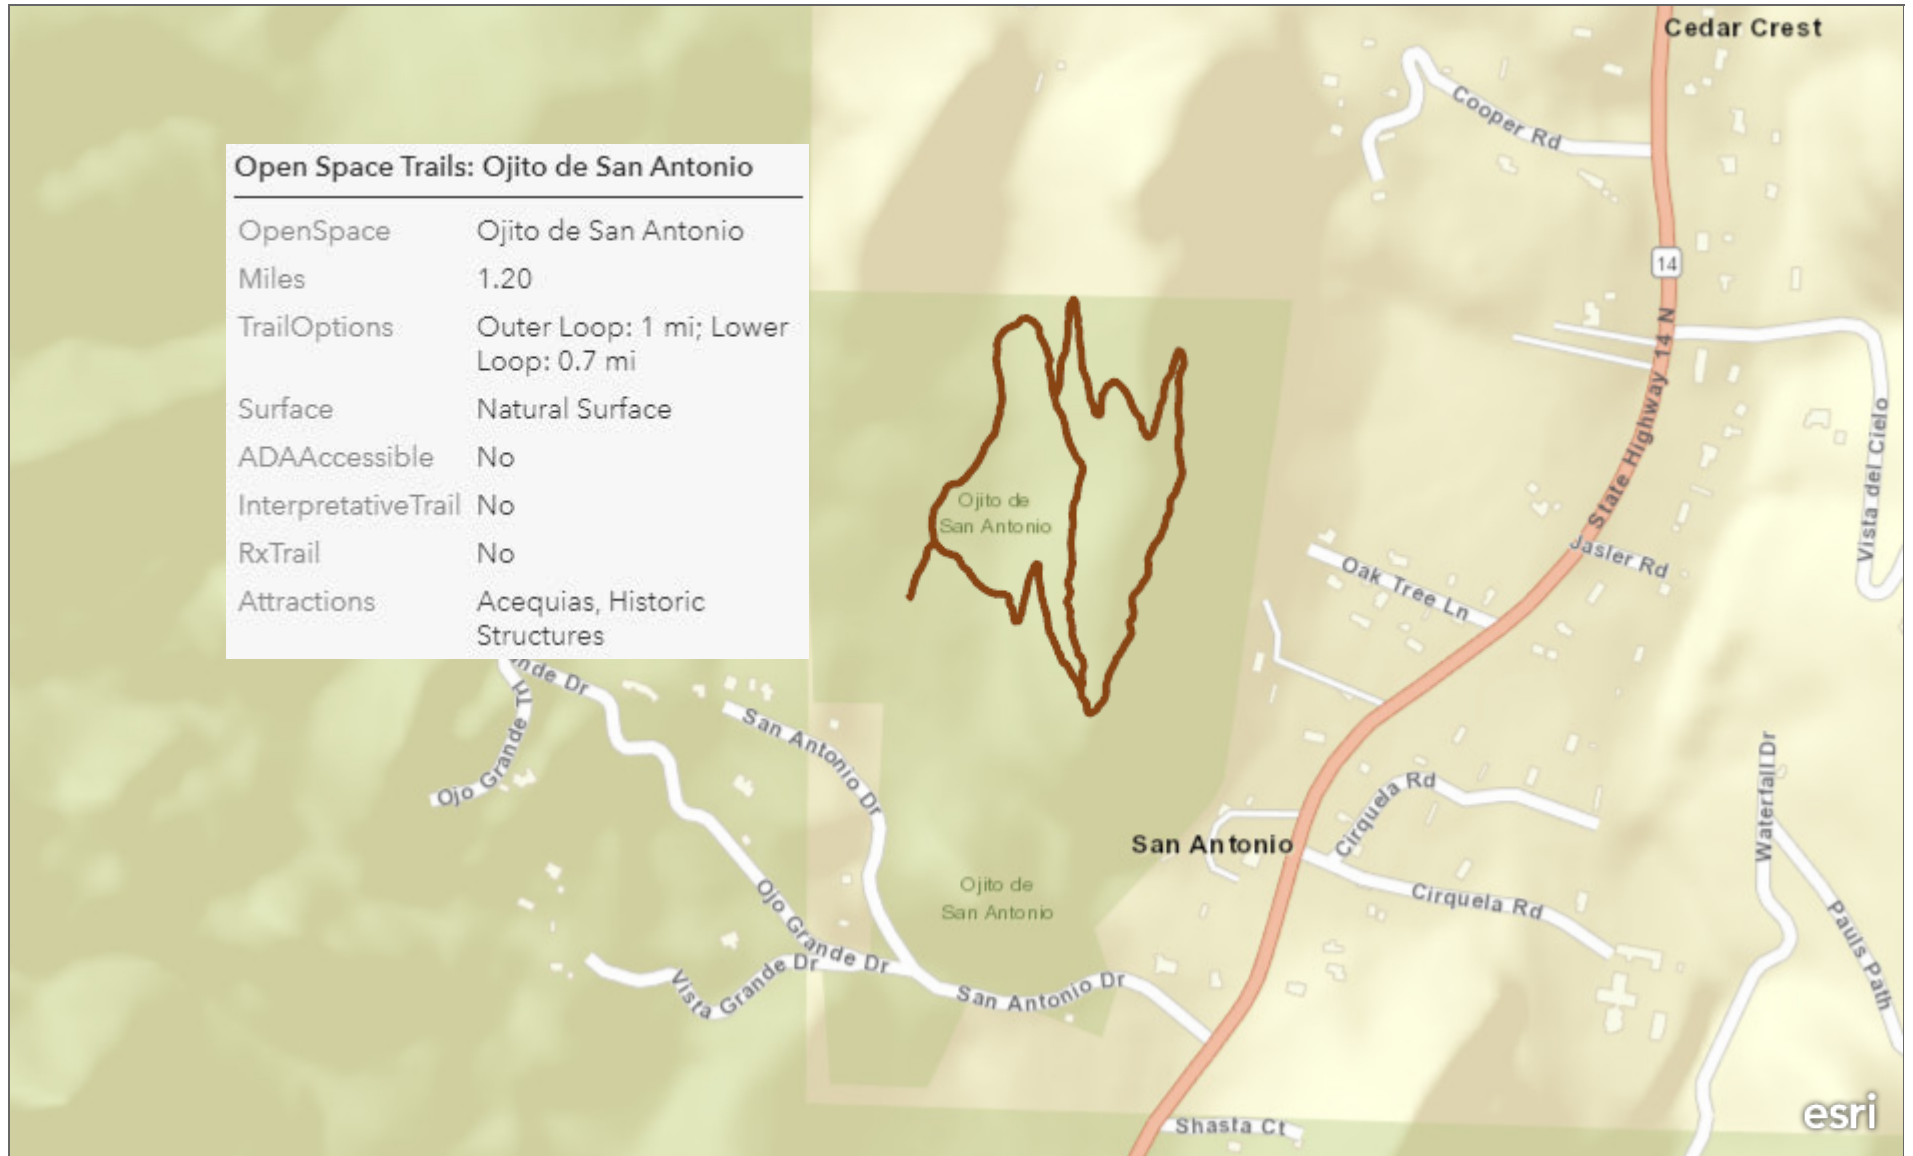

# Ojito de San Antonio Open Space (30 San Antonio Dr, Cedar Crest NM 87008)

600ft

City of Albuquerque, Bernalillo County, NM, Bureau of Land Management, Esri, HERE, Garmin, INCREMENT P, NGA, USGS