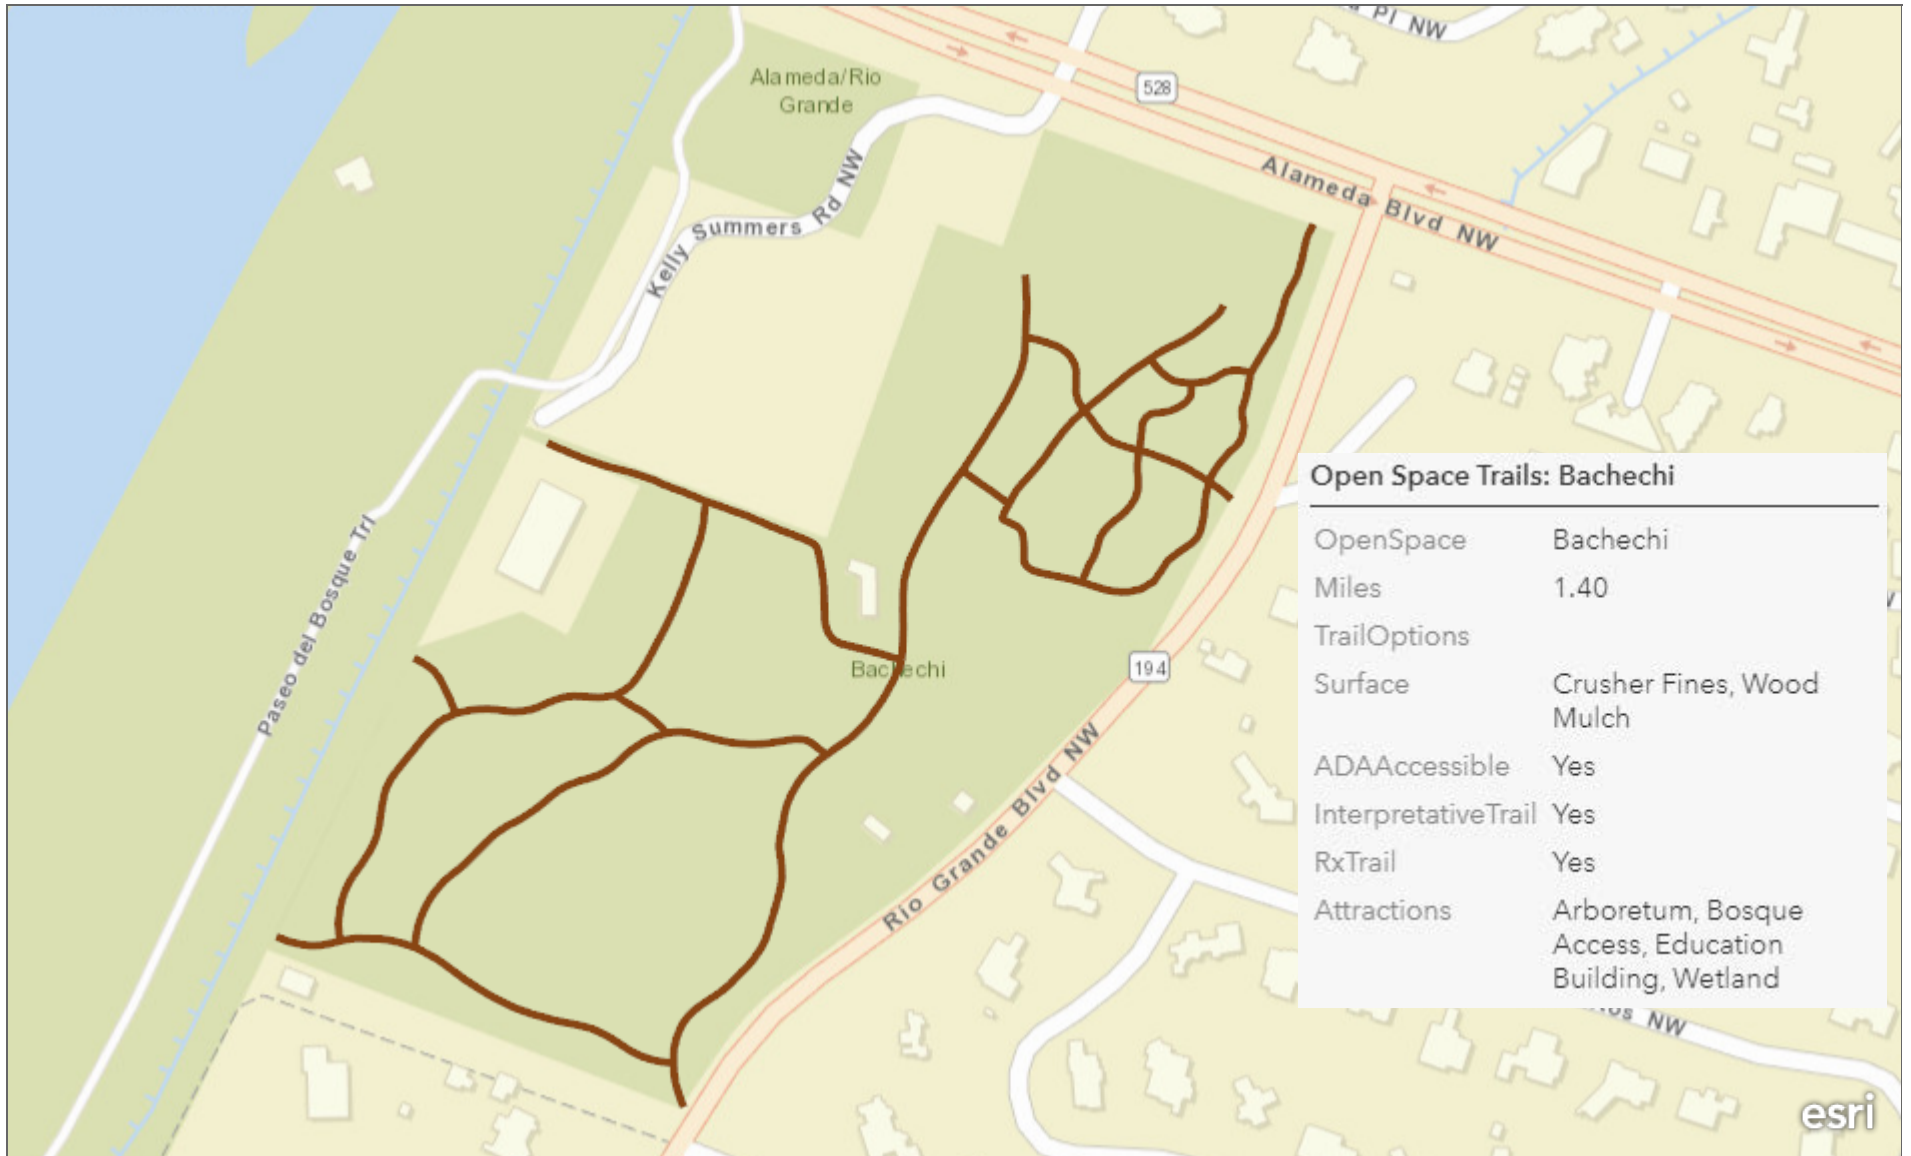

# Bachechi Open Space (9521 Rio Grande Blvd NW, Albuquerque NM 87114)

300ft