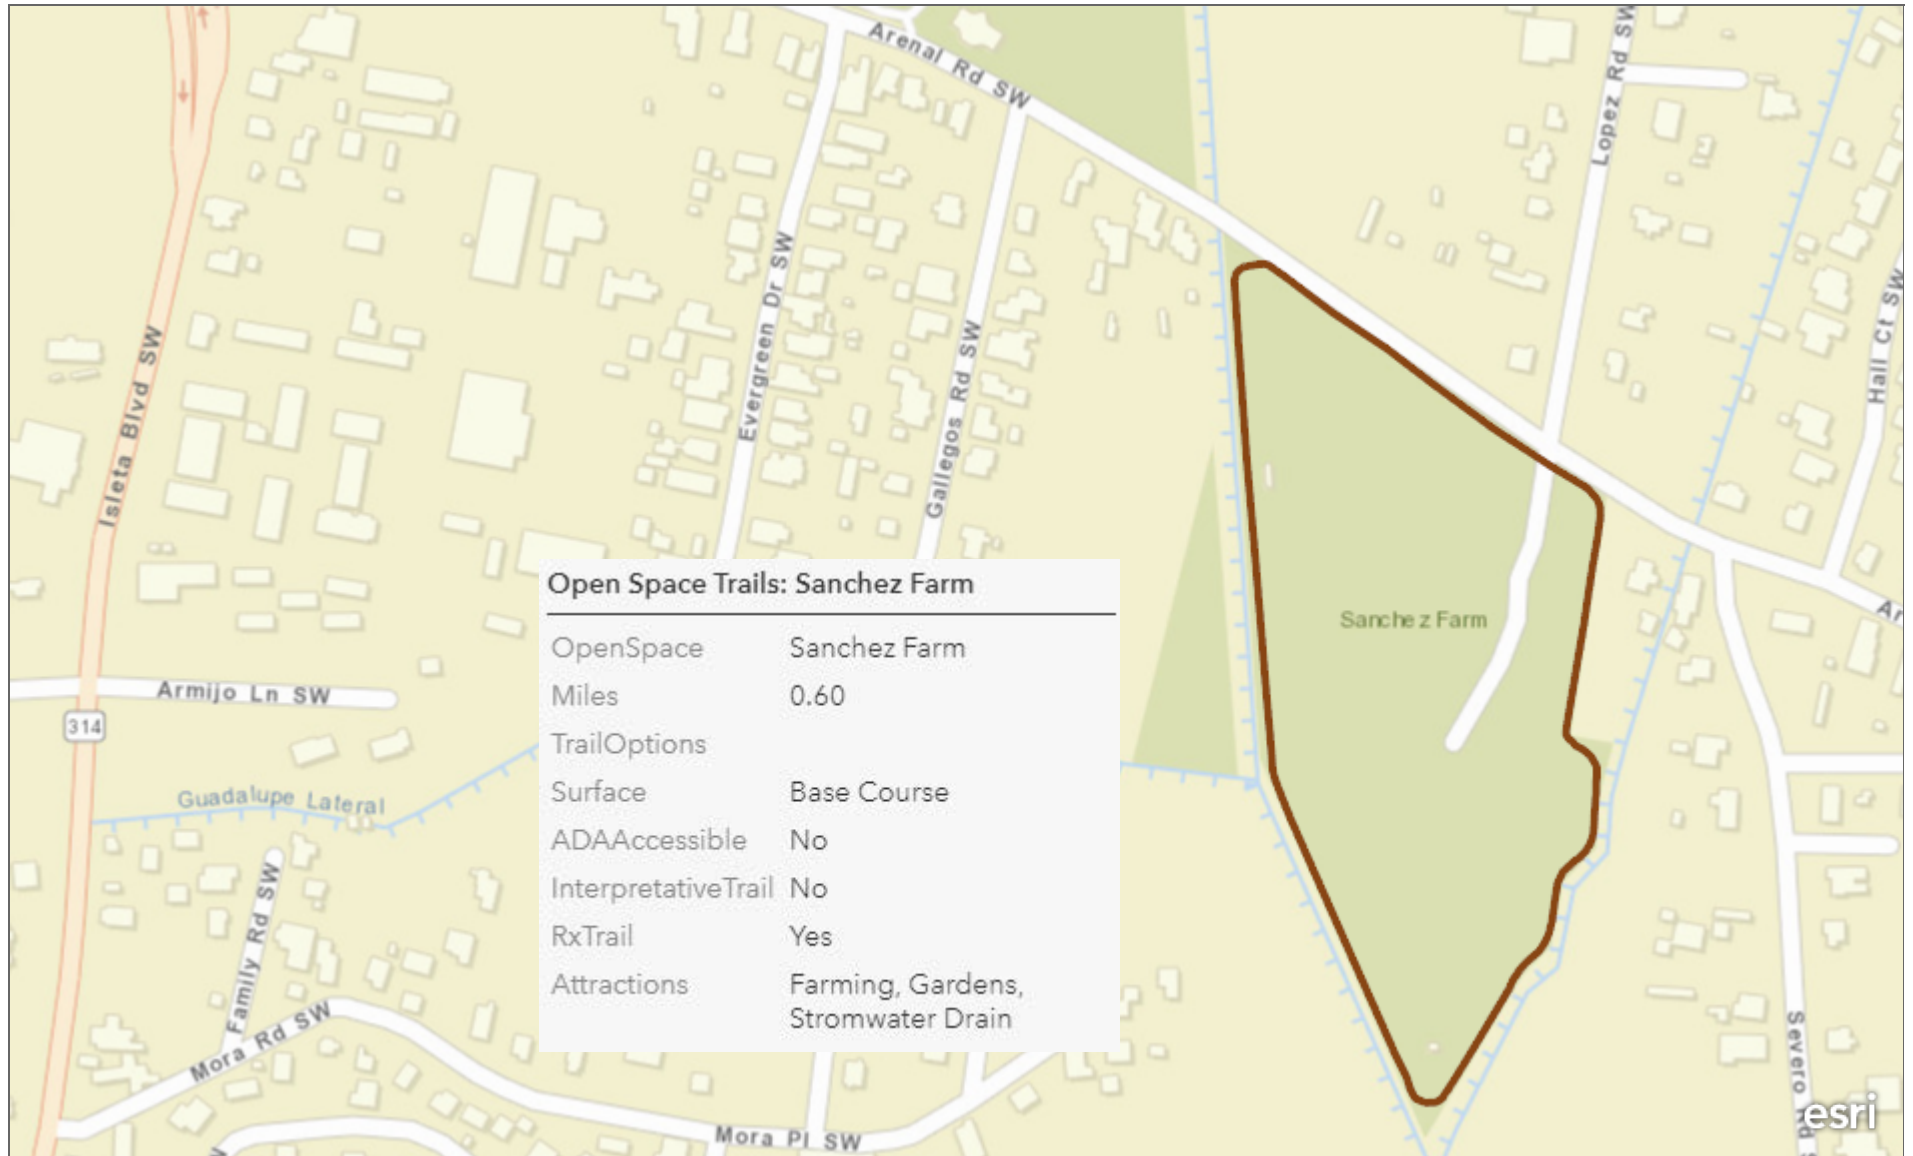

Sanchez Farm Open Space (1180 Arenal Road SW, Albuquerque NM 87105)

300ft