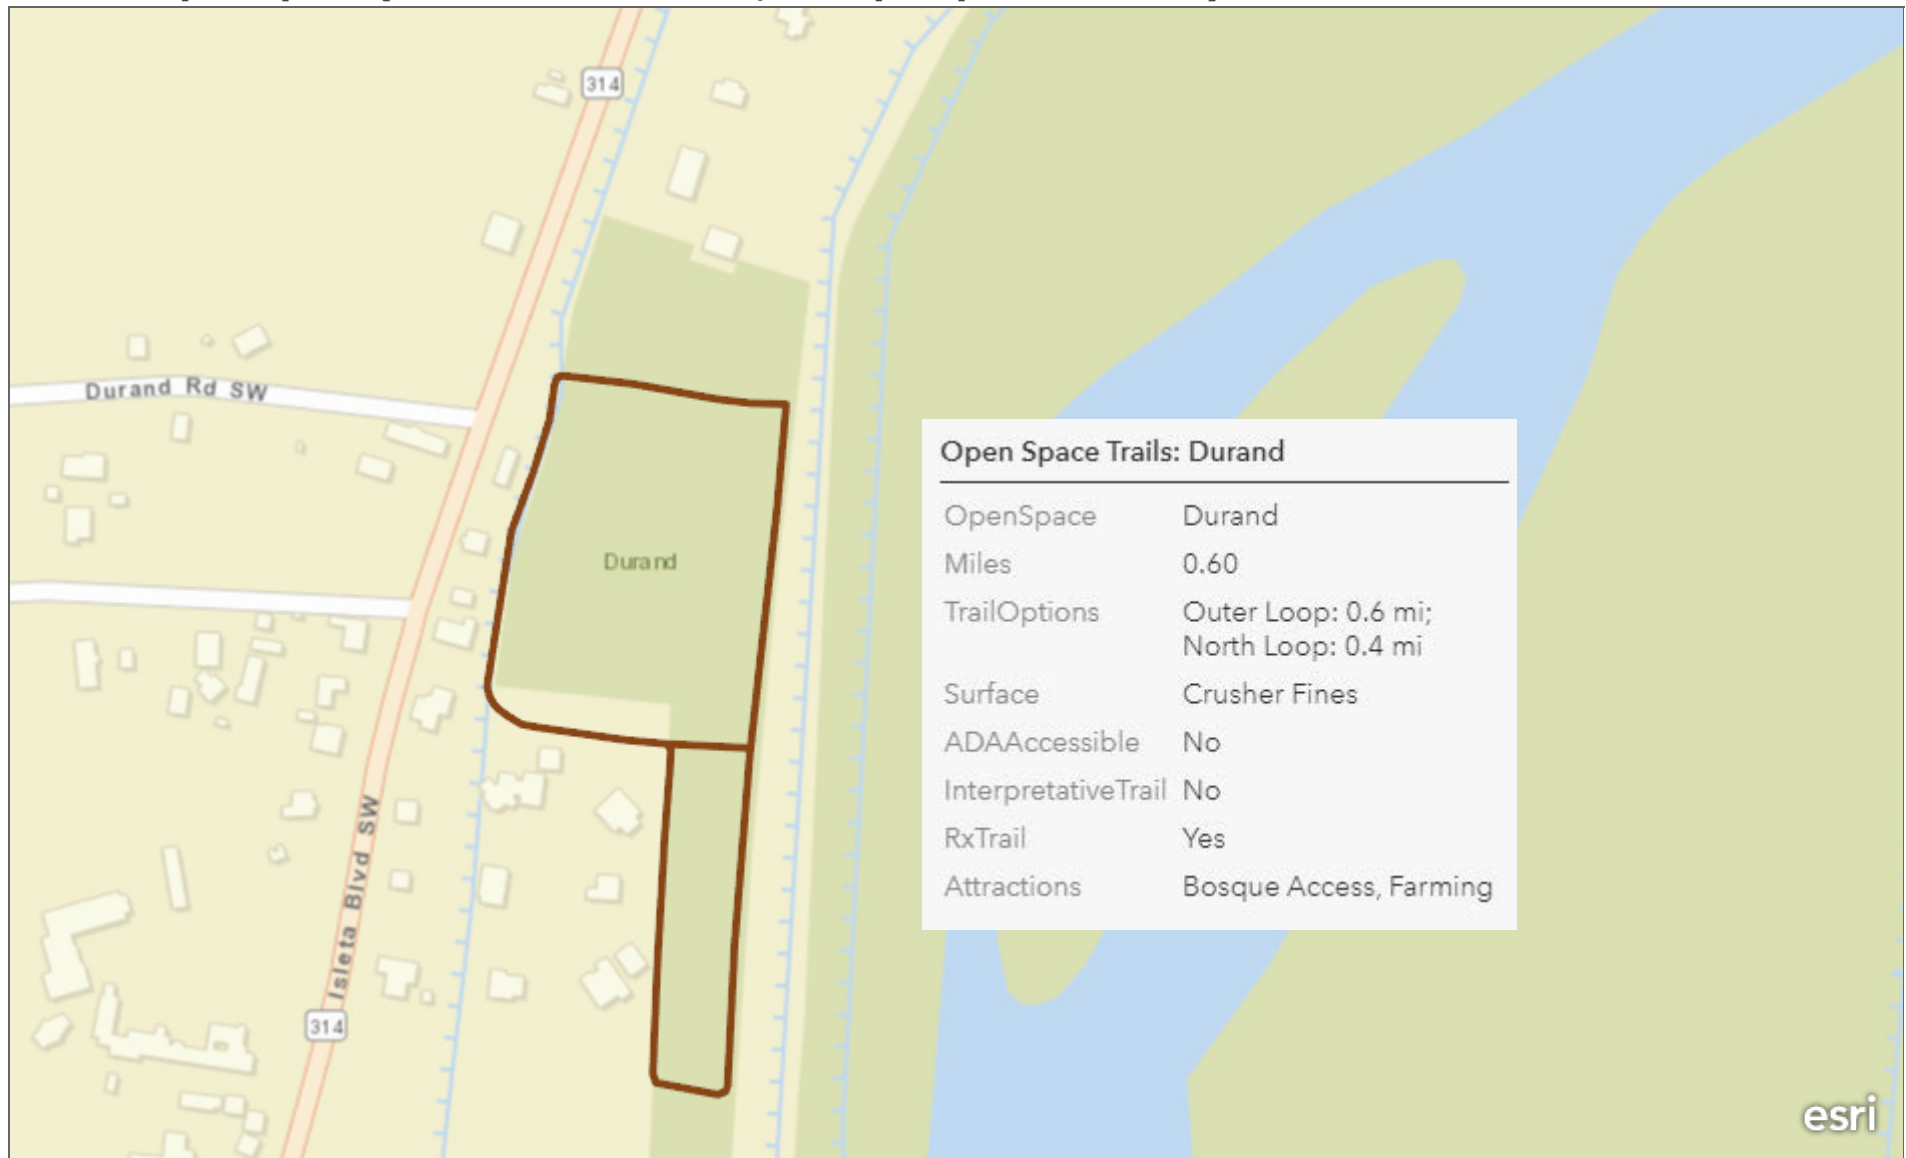

# Durand Open Space (4812 Isleta Blvd SW, Albuquerque NM 87105)

300ft