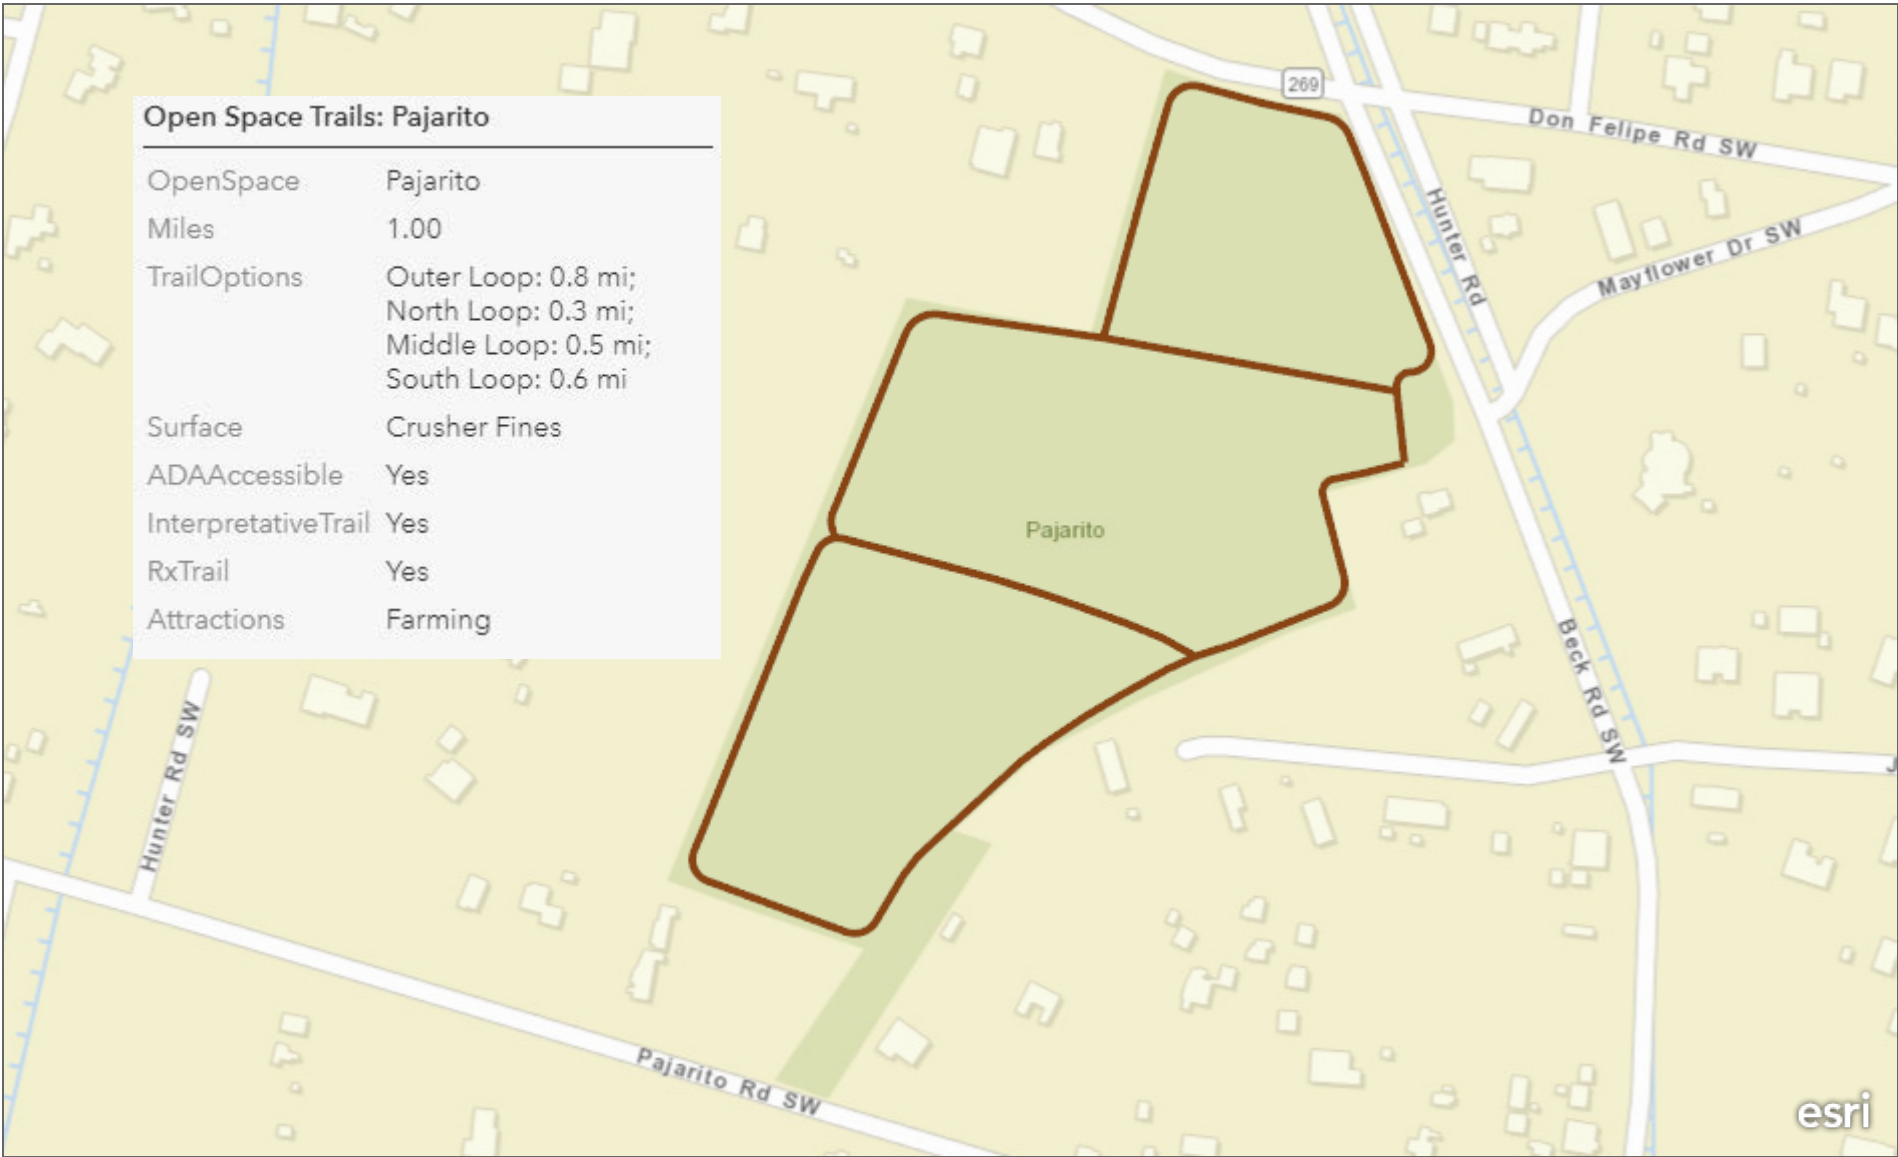

Pajarito Open Space (6001 Beck Rd SW, Albuquerque NM 87105)

Open Space Trails: Pajarito	
OpenSpace	Pajarito
Miles	1.00
TrailOptions	Outer Loop: 0.8 mi; North Loop: 0.3 mi; Middle Loop: 0.5 mi; South Loop: 0.6 mi
Surface	Crusher Fines
ADAAccessible	Yes
InterpretativeTrail	Yes
RxTrail	Yes
Attractions	Farming

300ft